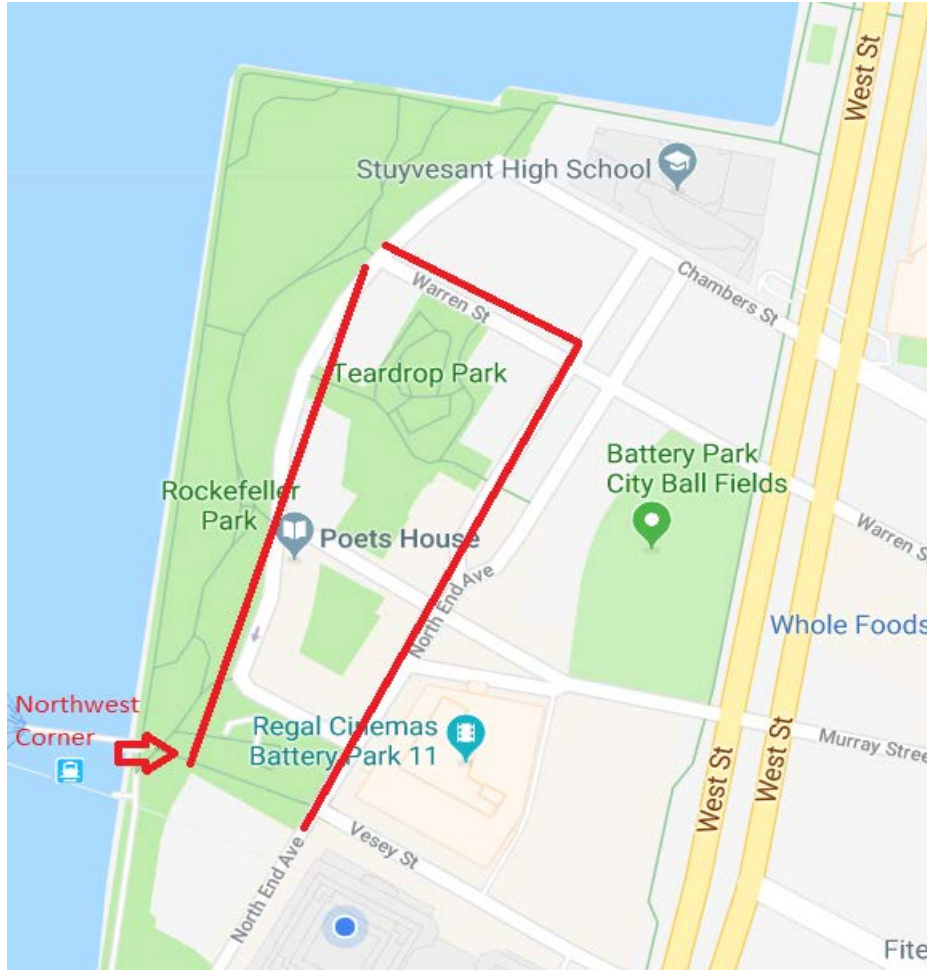

300 Vesey Street Evacuation Routes

Primary Assembly Point: Out and away from the building towards Rockefeller Park; as shown below.

Alternate Evacuation Assembly Point: Southwest Promenade (by the volleyball courts).